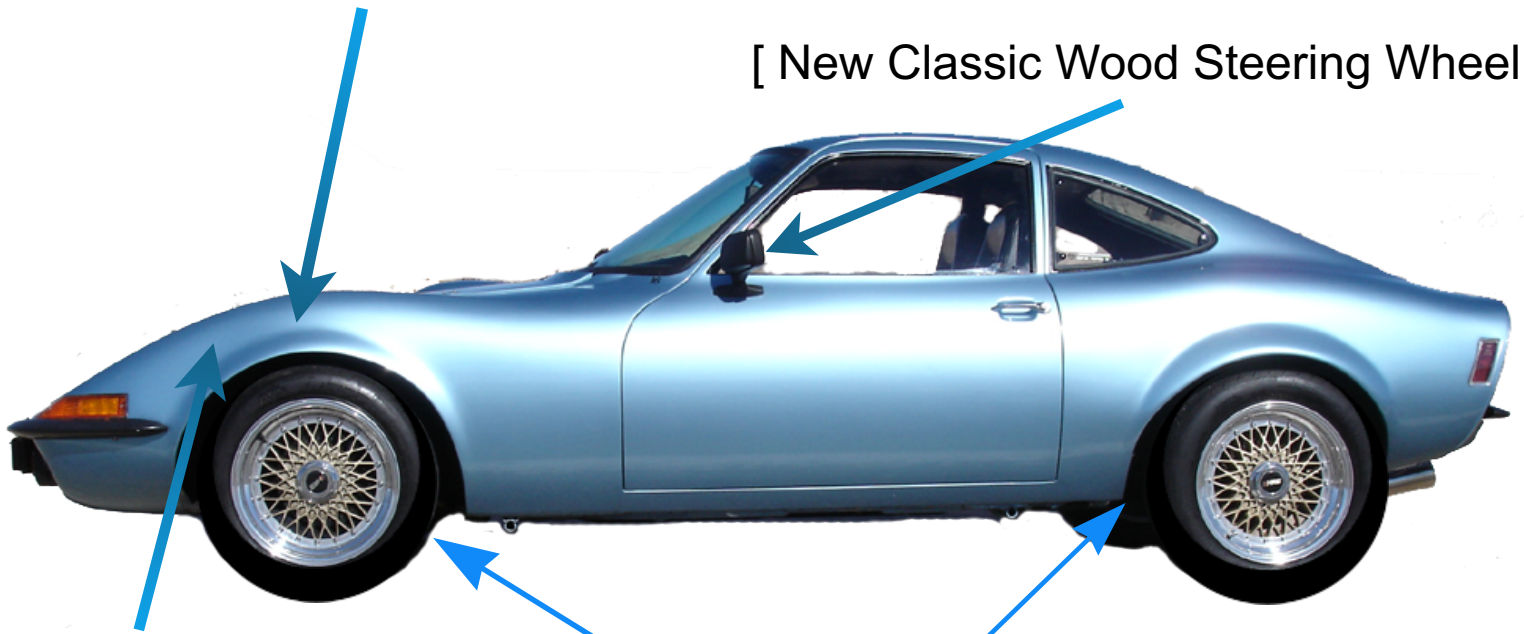

[New Rear & Side Louvers]

[Koni Red & Yellow Shocks]

[New LED Fog Light,
Turn Signal & Angel Eye
Running Lights]

Upgrade Your Opel Entertainment

the following parts are designed to upgrade the appearance or performance of your classic Opel GT ...

[Pertronix Electronic Ignition & Coil]

[New Classic Wood Steering Wheel]

[New 9" Booster & 22mm Master Cylinder]

[New Larger Anti Sway Bars]

Upgrade Your Opel Entertainment

[New Amber, Red, Clear, and Smoke Lenses]