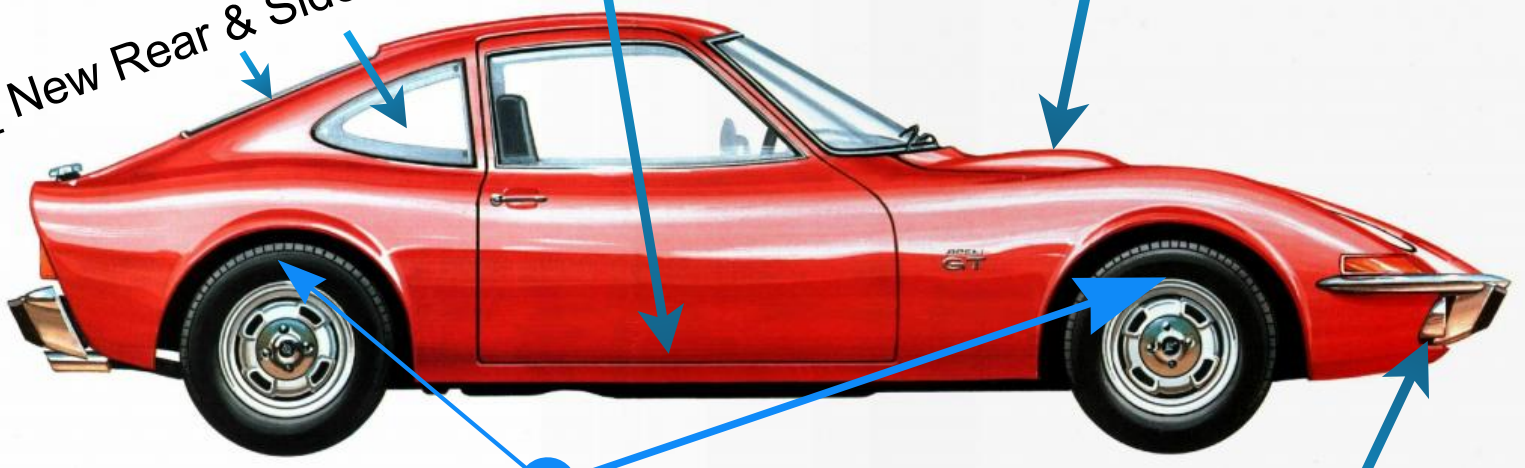

[KYB Shocks]

[New Stainless Steel Bumpers]

Upgrade Your Opel Entertainment

the following parts are designed to upgrade the appearance or performance of your classic Opel GT ...

[New Luxury Carpet Set]

[New Weber Carburetor]

[New Rear & Side Louvers]

[Koni Red & Yellow Shocks]

[New LED Fog Light,
Turn Signal & Angel Eye
Running Lights]

Upgrade Your Opel Entertainment

the following parts are designed to upgrade the appearance or performance of your classic Opel GT ...