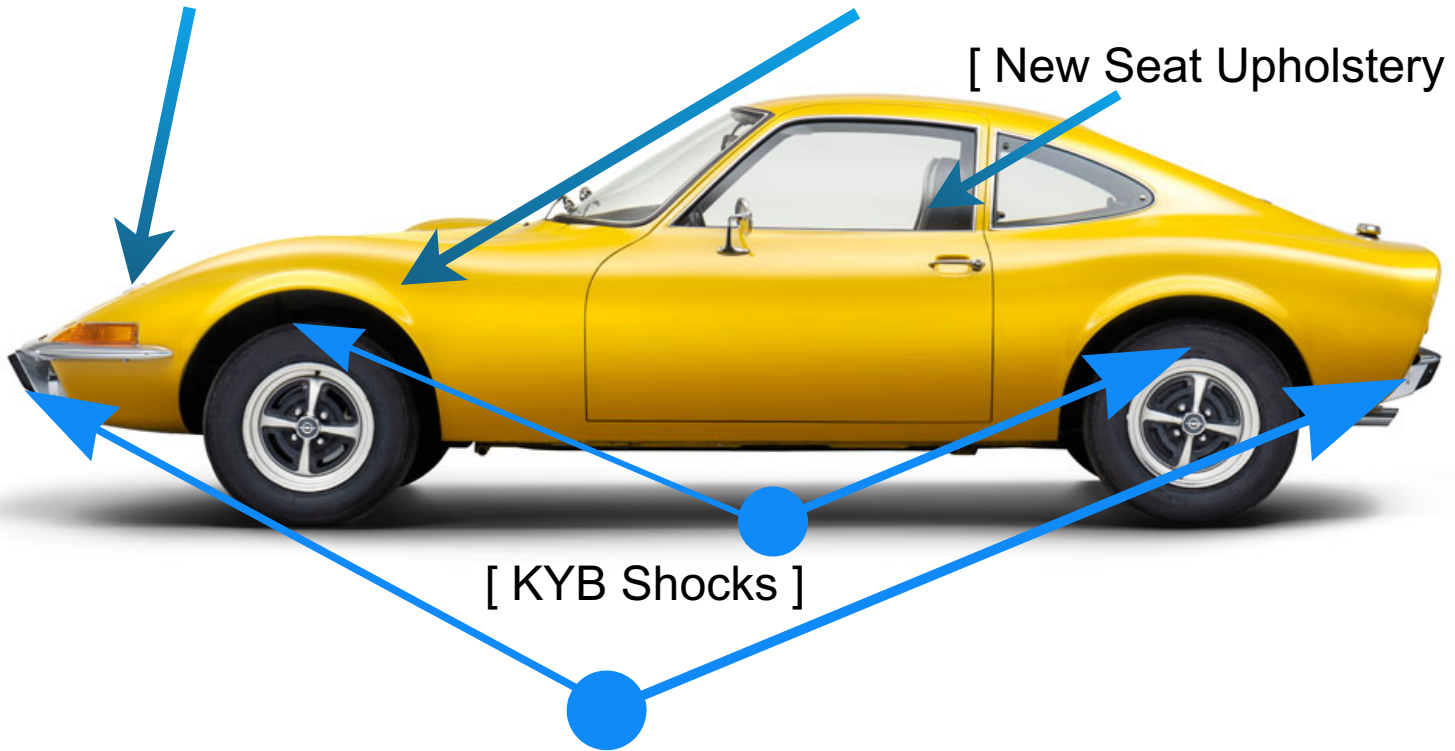

OPEL GT SOURCE

Upgrade Your Opel Entertainment

the following parts are designed to upgrade the appearance or performance of your classic Opel GT ...

[New H-4 Headlights]

[New Shorty Header]

[New Seat Upholstery]